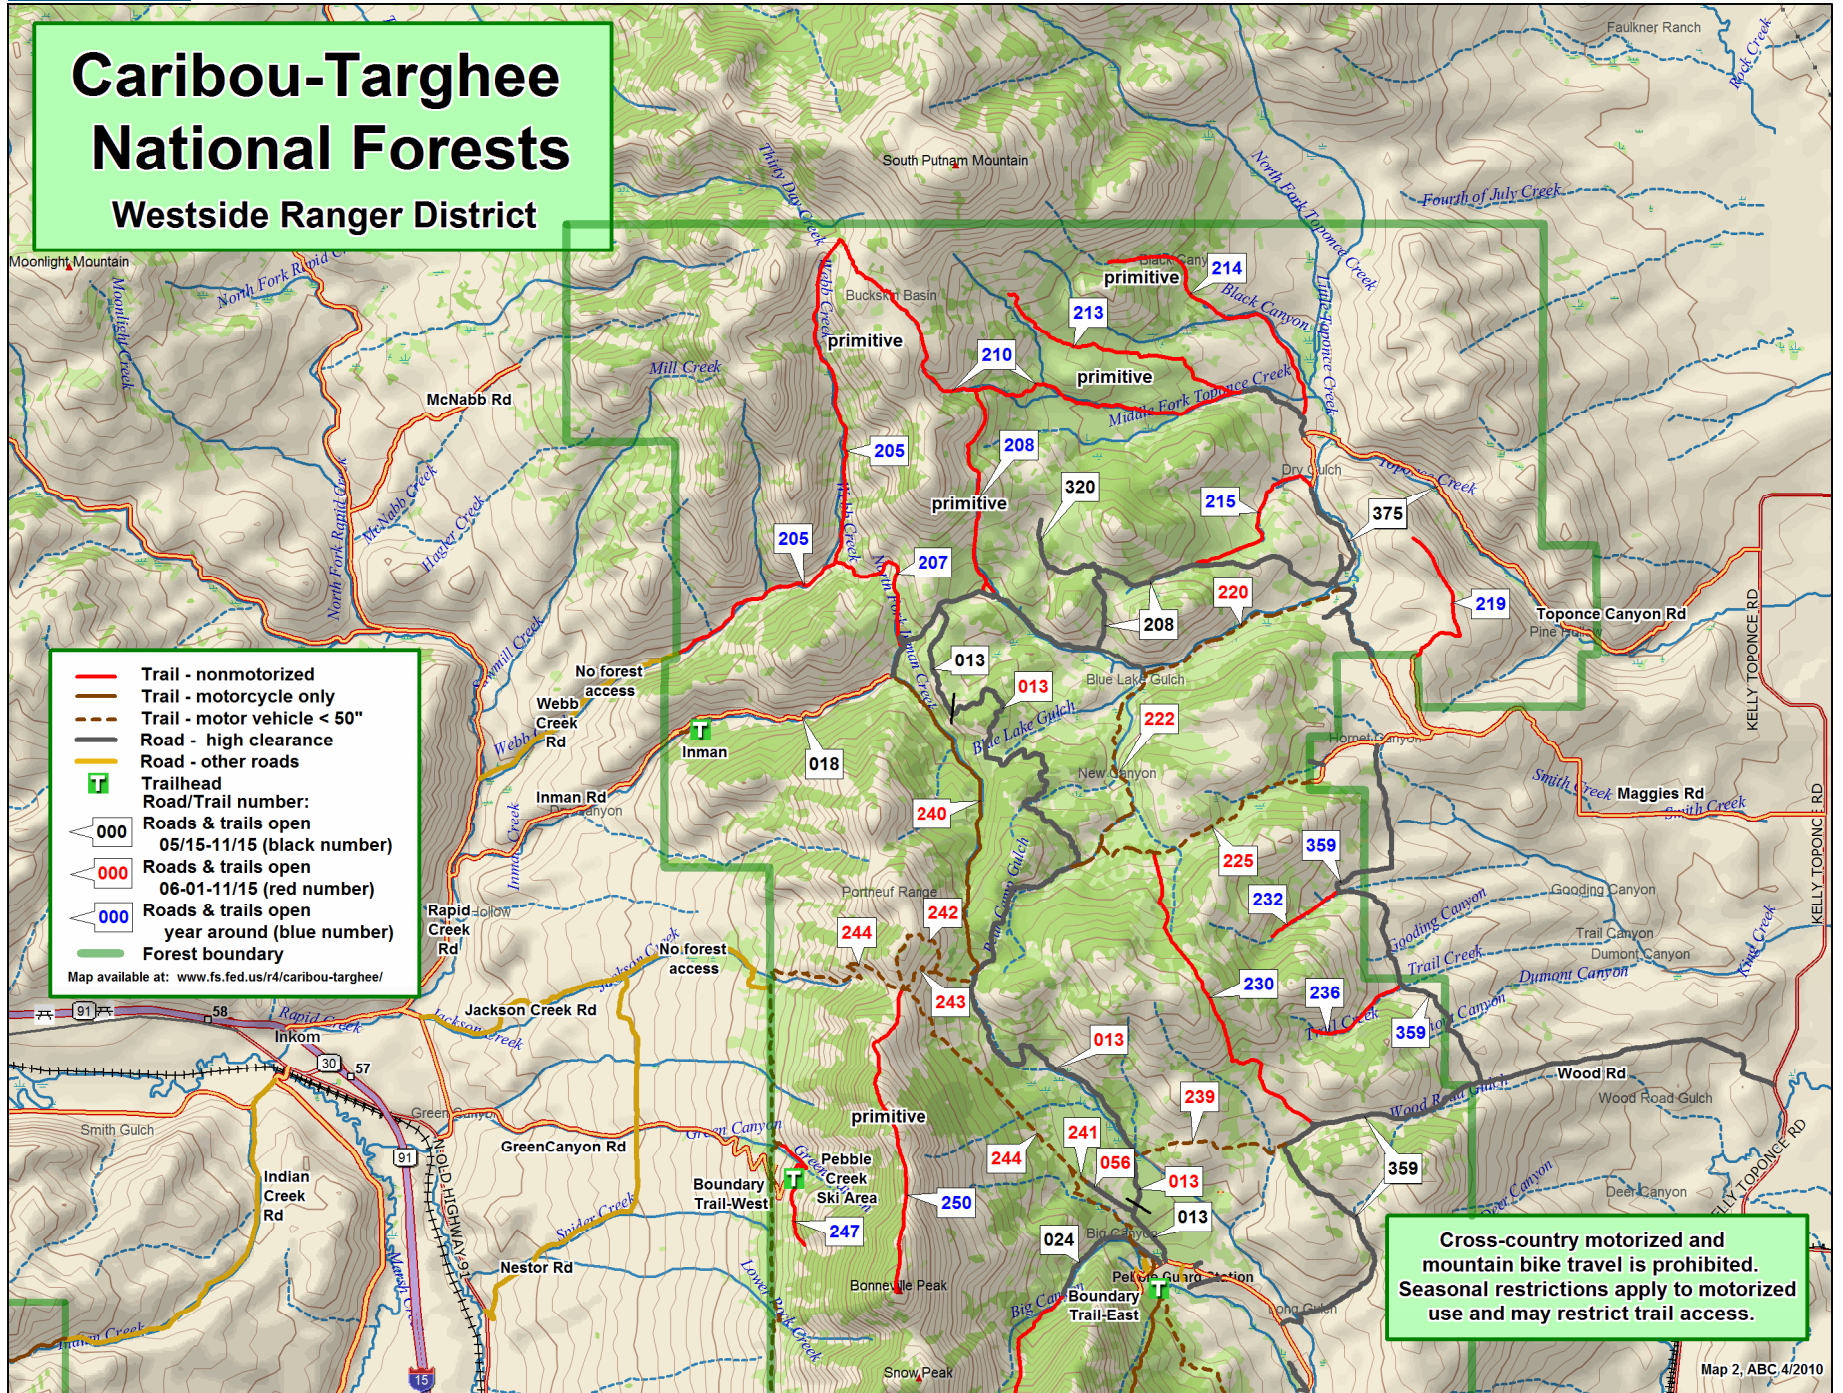

Caribou-Targhee National Forests

Westside Ranger District

- Trail - nonmotorized
 - Trail - motorcycle only
 - Trail - motor vehicle < 50"
 - Road - high clearance
 - Road - other roads
 - T Trailhead
 - Road/Trail number:
 - 000 Roads & trails open 05/15-11/15 (black number)
 - 000 Roads & trails open 06-01-11/15 (red number)
 - 000 Roads & trails open year around (blue number)
 - Forest boundary
- Map available at: www.fs.fed.us/r4/caribou-targhee/

Cross-country motorized and mountain bike travel is prohibited. Seasonal restrictions apply to motorized use and may restrict trail access.

Data use subject to license.

© DeLorme. XMap® 6.

www.delorme.com

Map 2, ABC, 4/2010