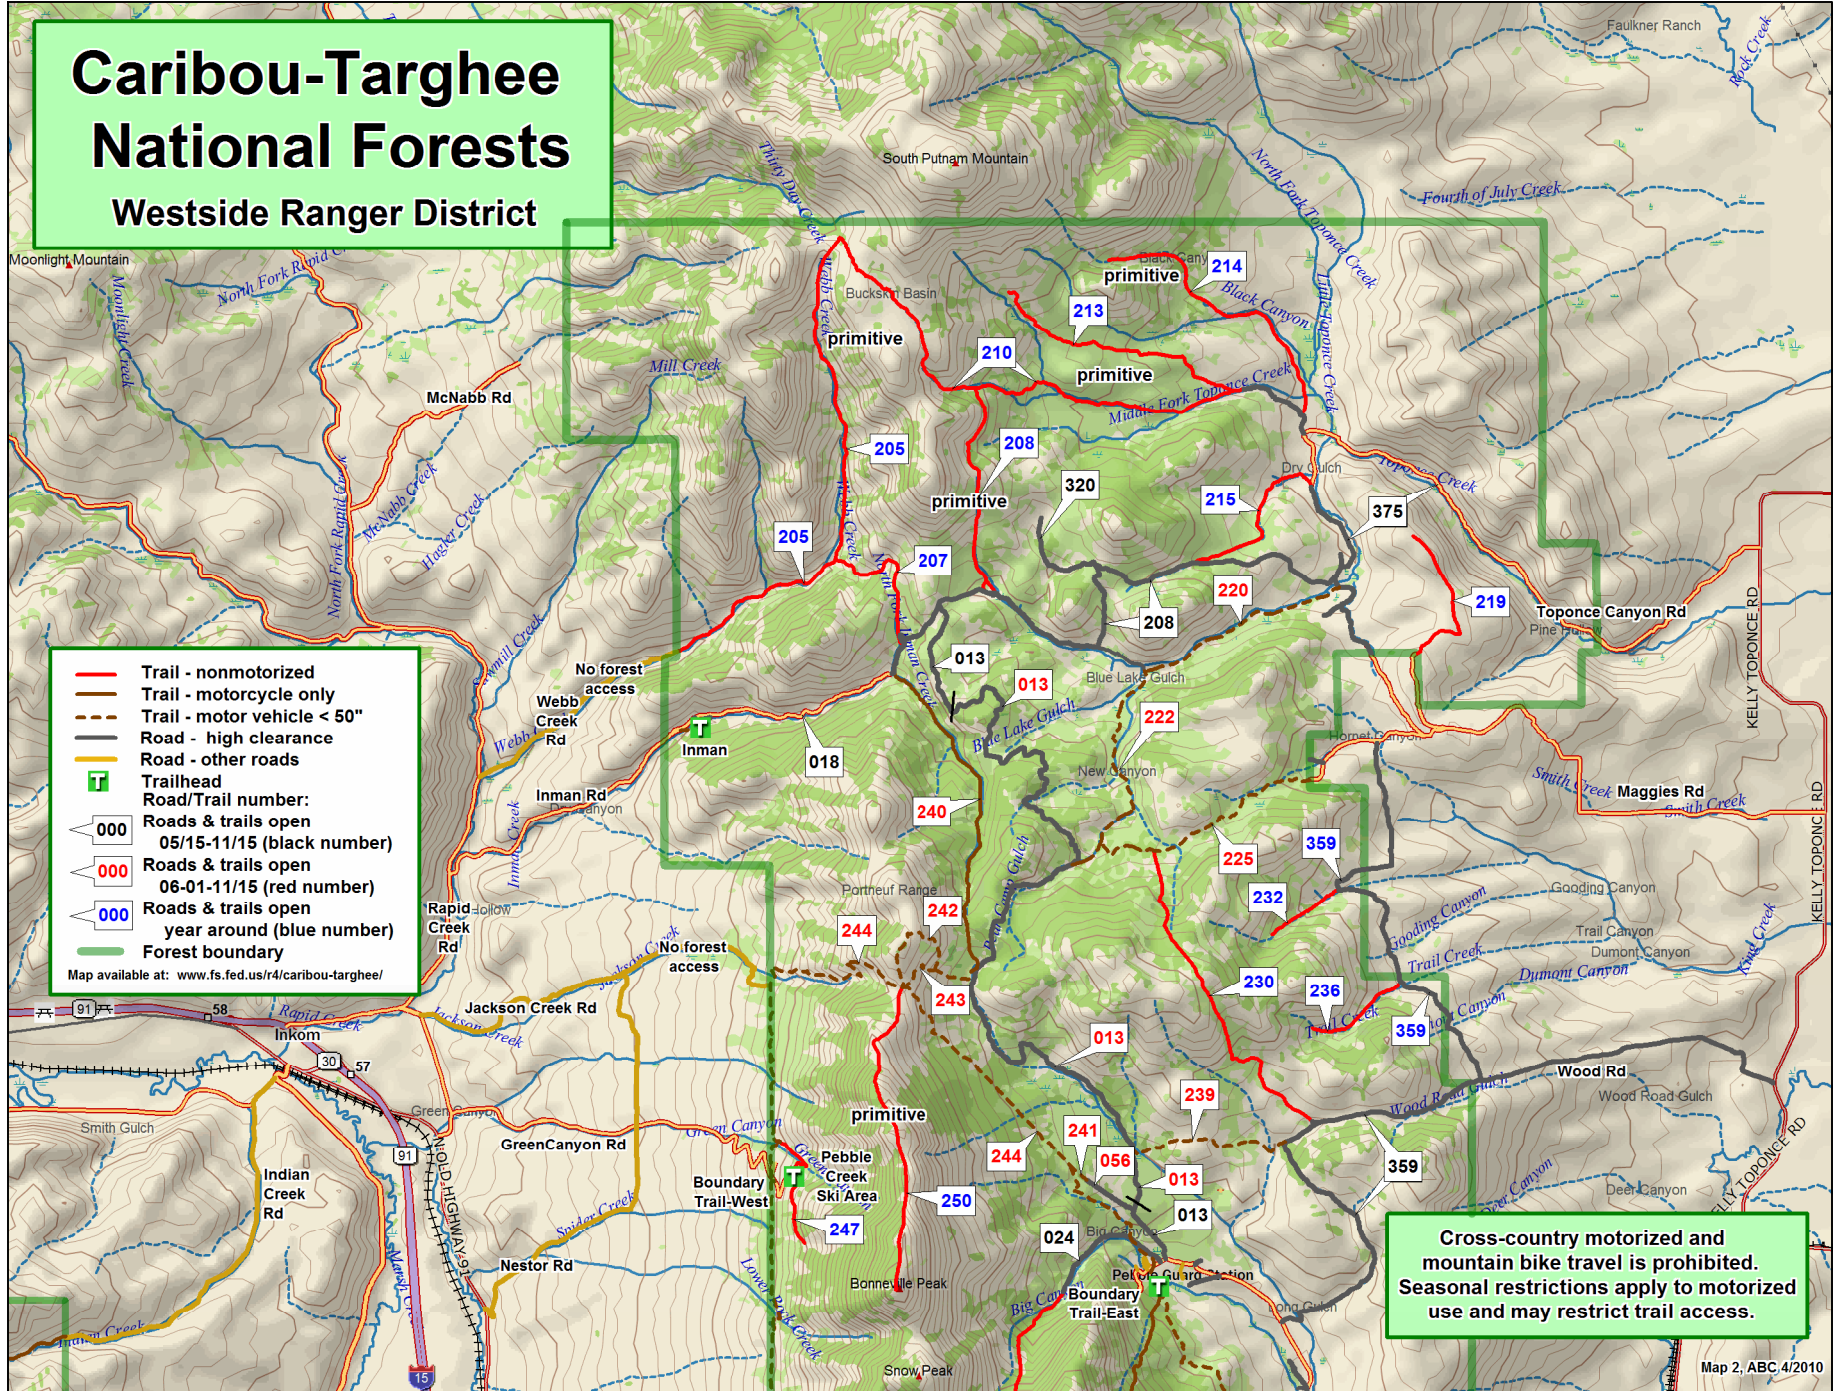

Caribou-Targhee National Forests

Westside Ranger District

— Trail - nonmotorized
— Trail - motorcycle only
— Trail - motor vehicle < 50"
— Road - high clearance
— Road - other roads
T Trailhead
000 Road/Trail number:
000 Roads & trails open 05/15-11/15 (black number)
000 Roads & trails open 06-01-11/15 (red number)
000 Roads & trails open year around (blue number)
— Forest boundary

Map available at: www.fs.fed.us/r4/caribou-targhee/

Cross-country motorized and mountain bike travel is prohibited. Seasonal restrictions apply to motorized use and may restrict trail access.

Data use subject to license.

© DeLorme. XMap® 6.

www.delorme.com

Map 2, ABC, 4/2010