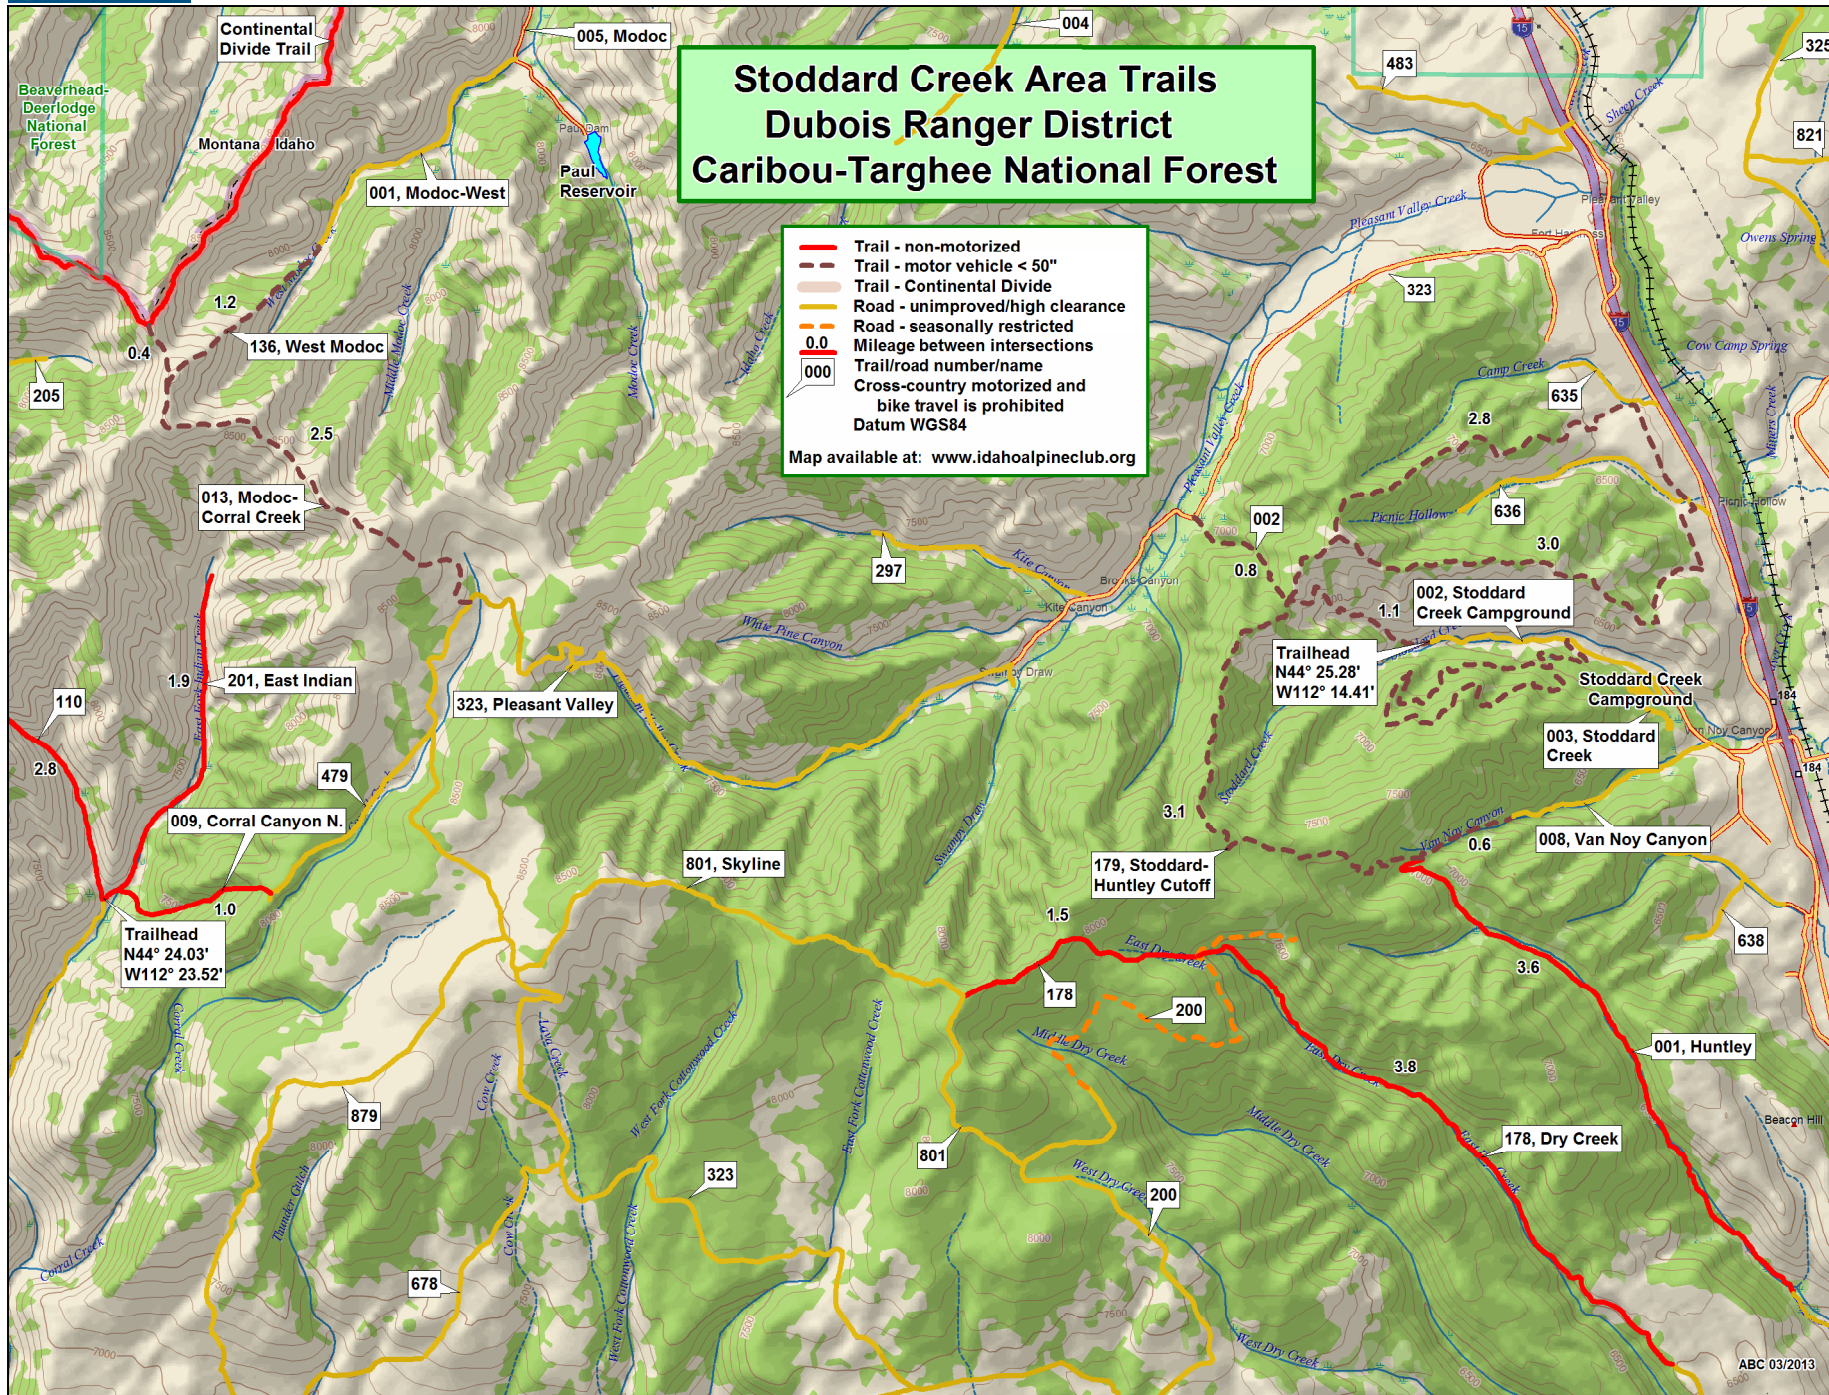

Stoddard Creek Area Trails Dubois Ranger District Caribou-Targhee National Forest

- Trail - non-motorized
 - - - Trail - motor vehicle < 50"
 - Trail - Continental Divide
 - Road - unimproved/high clearance
 - - - Road - seasonally restricted
 - 0.0 Mileage between intersections
 - 000 Trail/road number/name
 - Cross-country motorized and bike travel is prohibited
 - Datum WGS84
- Map available at: www.idahoalpineclub.org

Data use subject to license.

© DeLorme. XMap® 6.

www.delorme.com

Scale 1 : 68,750

1" = 1.09 mi

Data Zoom 12-0

ABC 03/2013