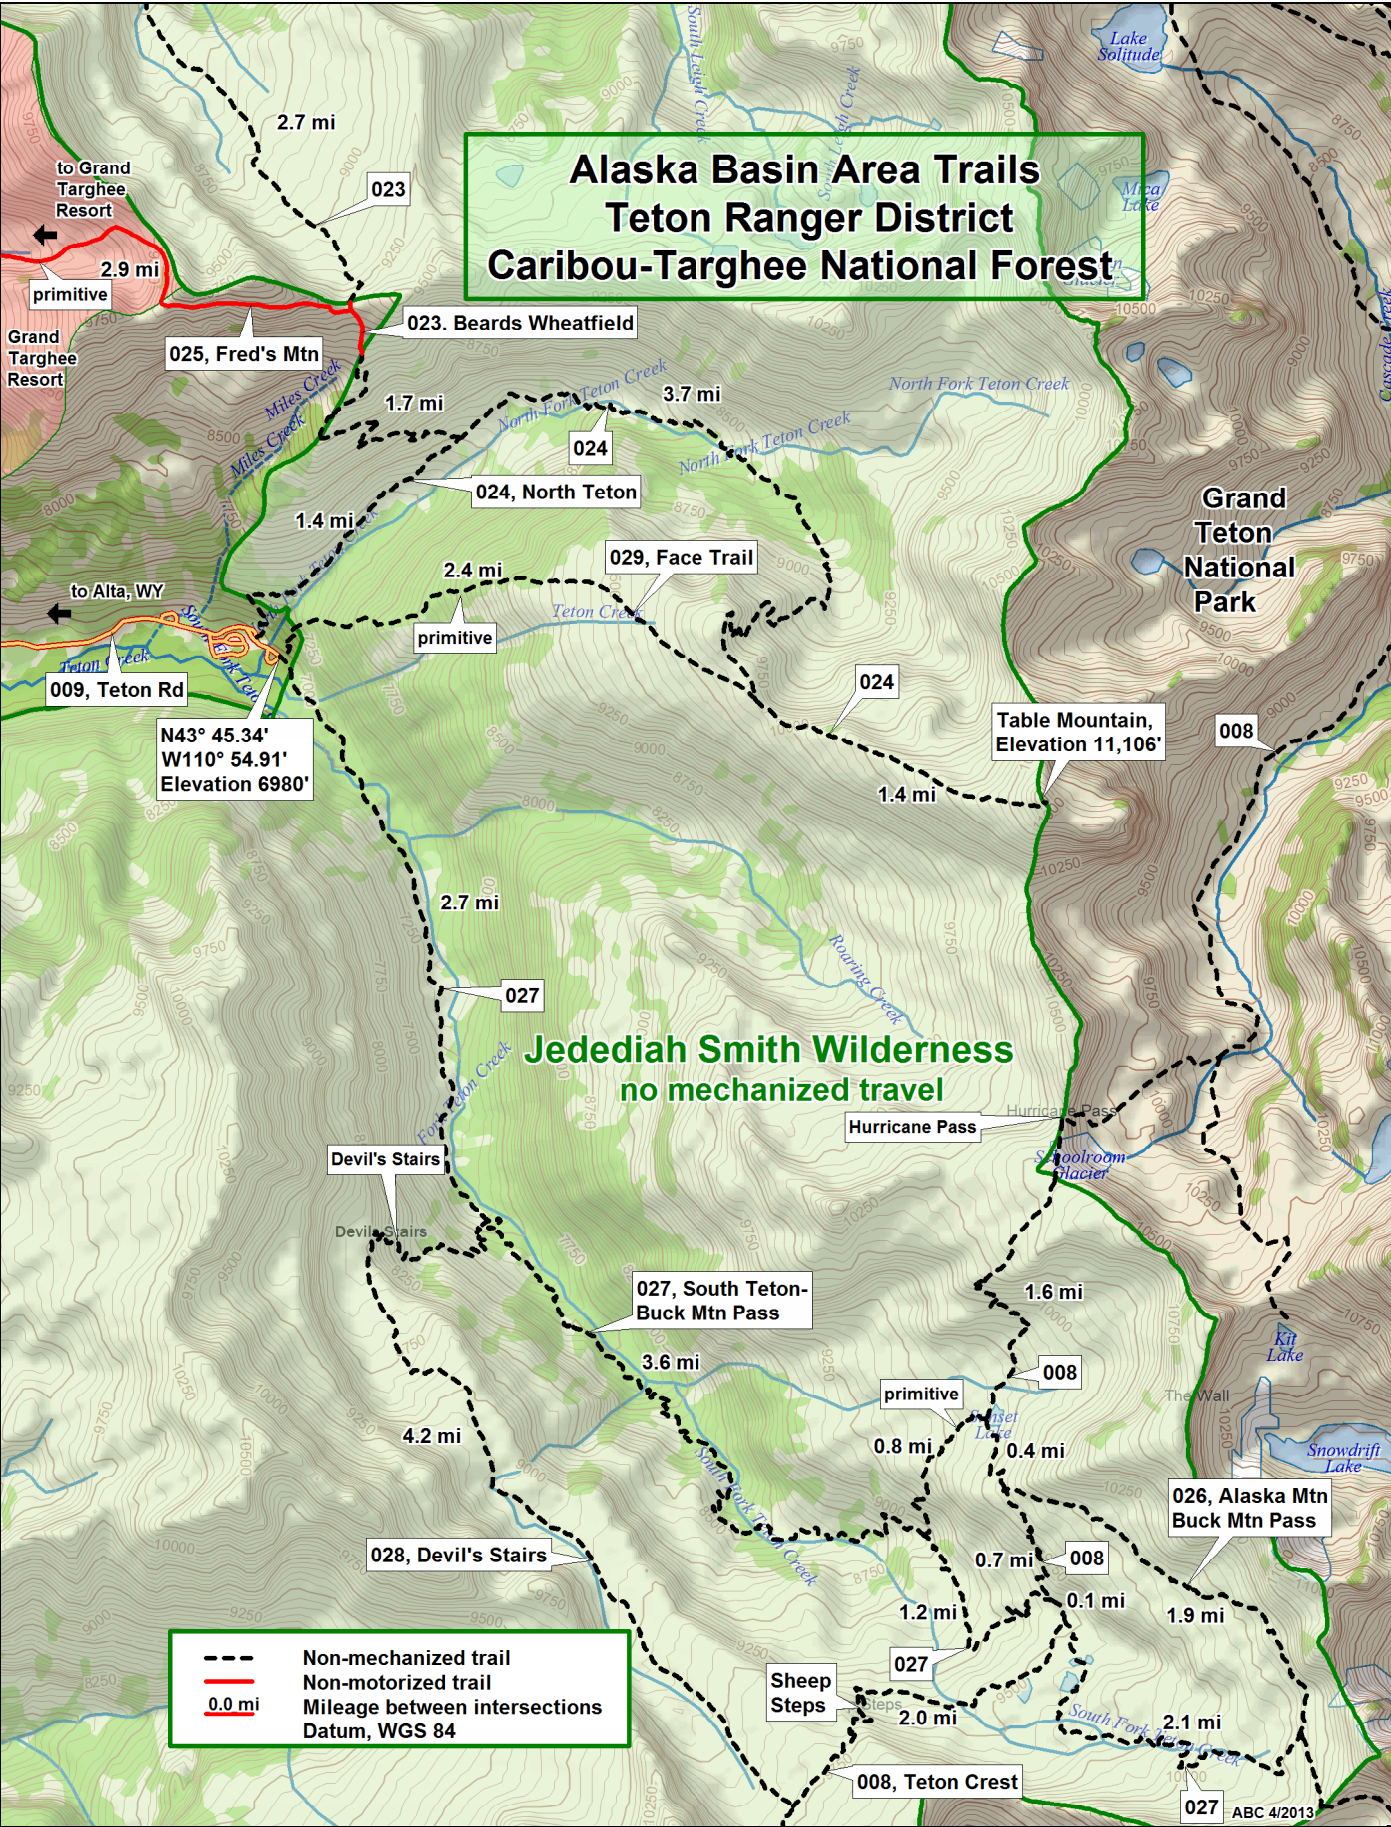

# Alaska Basin Area Trails Teton Ranger District Caribou-Targhee National Forest

- - - Non-mechanized trail  
 — Non-motorized trail  
 . . . Mileage between intersections  
 Datum, WGS 84

N43° 45.34'  
 W110° 54.91'  
 Elevation 6980'